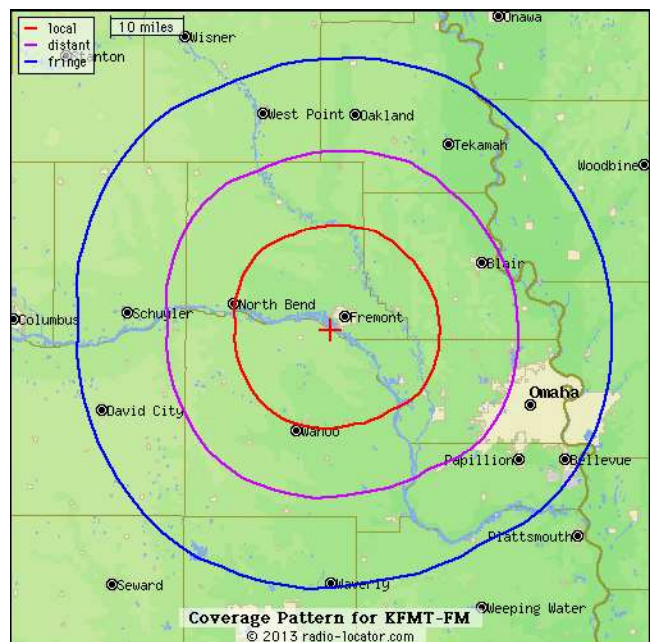

When it comes to **Husker football**, Mix 105.5 is your station for the Huskers!

Format: Adult Contemporary Music

Coverage: Dodge County and surrounding areas

Target Demo: 25-54 Female Adults

Website: www.thebestmix1055.com/

Ownership: Walnut Radio

Big Dog 98.9 FM 1340 AM, is East Central Nebraska's heritage radio station, serving Fremont and surrounding area for 75 years.

Broadcasting hometown country and providing vital information for Dodge County and the surrounding area. Big Dog is the favorite source of local information for both the residents of the "Hub" City of Fremont and the surrounding rural towns and areas of Dodge, Burt, Butler, Colfax, Cuming, Western Douglas, Saunders, & Washington Counties.

Big Dog 98.9/1340 is Eastern Nebraska's **Husker Football, Basketball and Baseball** station via The Husker Sports Network.

Format: Country Music

Coverage: Dodge County and surrounding areas

Target Demo: 25-54 Adults